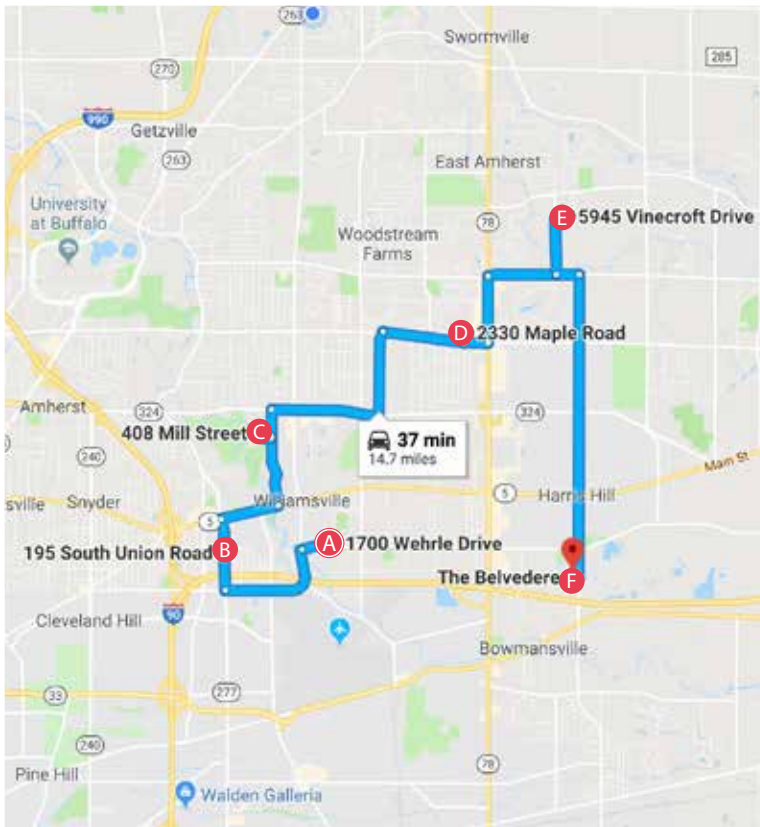

The Amberleigh
2330 Maple Road
Williamsville, NY 14221
689-4555
Capital Senior Living

The Belvedere
375 Harris Hill Rd
Lancaster, NY 14086
462-6446
Natale Development

PLUS

FREE* beverage and food tastings

*at select locations

buffaloLIVINGtour.net

Follow us on   

WIN great
PRIZES
See them all!

FREE
[BN] Home
SHUTTLES
leave frequently
starting at 9:00am

- A ★ Remington Woods (Headquarters & shuttle departure)
1700 Wehrle Drive
Williamsville, NY 14221

Remington Woods: WIN a Weekend in Ellicottville!

PRIZE DRAWINGS & more!

Be sure you have each Tour location validated on the corresponding orange circle with a punch that will be done at each tour stop. Order is not important. Deposit your completed card with these unique punches to any spotlight tour location on the map.

TRANSPORTATION

Catch one of the FREE [BN] Home shuttles leaving frequently starting at 9:00am from Remington Woods (1700 Wehrle Drive).
To avoid possible delays, consider taking your car to these stops.